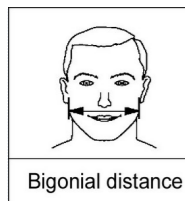

Bigonial distance

How to choose the size of my face mask

In order to best adapt to your morphology, choose the size of the face mask according to your bigonial distance

Size 1 for faces ≤ 115 mm

Size 2 for faces > 115 mm