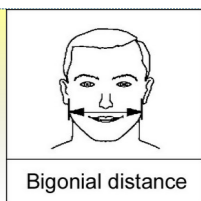

Bigonial distance

How to choose the size of my face mask

In order to best adapt to your morphology, choose the size of the face mask according to your bigonial distance

Size 1 for faces ≤ 115 mm

Size 2 for faces > 115 mm