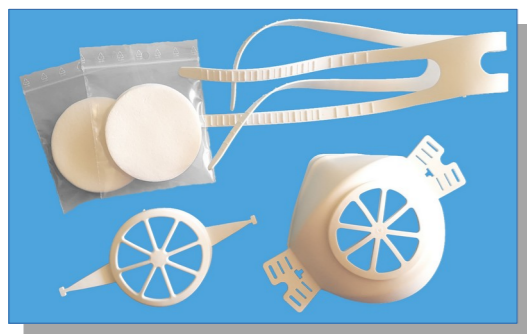

FACE MASK REFI 96

Washable hypoallergenic face mask with filter refills and anti-fog nasal bar

Size 1
≤ 115mm

Size 2
> 115mm

The set protects you up to 420 uses

Blister mask content

1 face mask + 1 strap + 1 filter support
+ 2 sachets of 7 filters + 1 user manual

French made

Hypoallergenic TPE face mask

Washable face mask and filters

Recyclable face mask and filters

Filter blister content

4 sachets of 7 filters + 1 user manual

The mask is approved by LNE

The filters are approved by the DGA